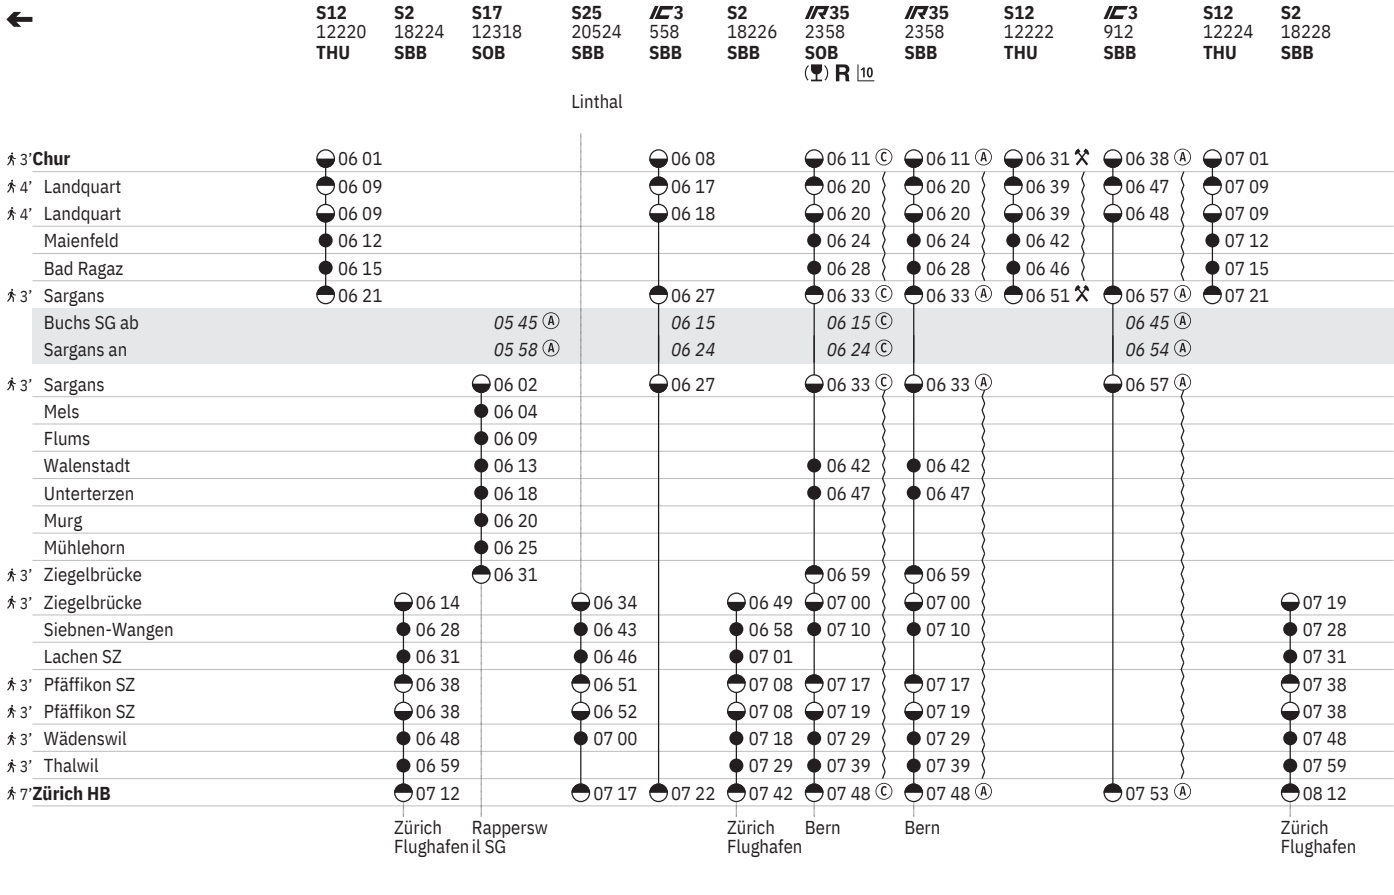

900 Chur - Sargans - Ziegelbrücke - Zürich HB

Stand: 23. August 2024