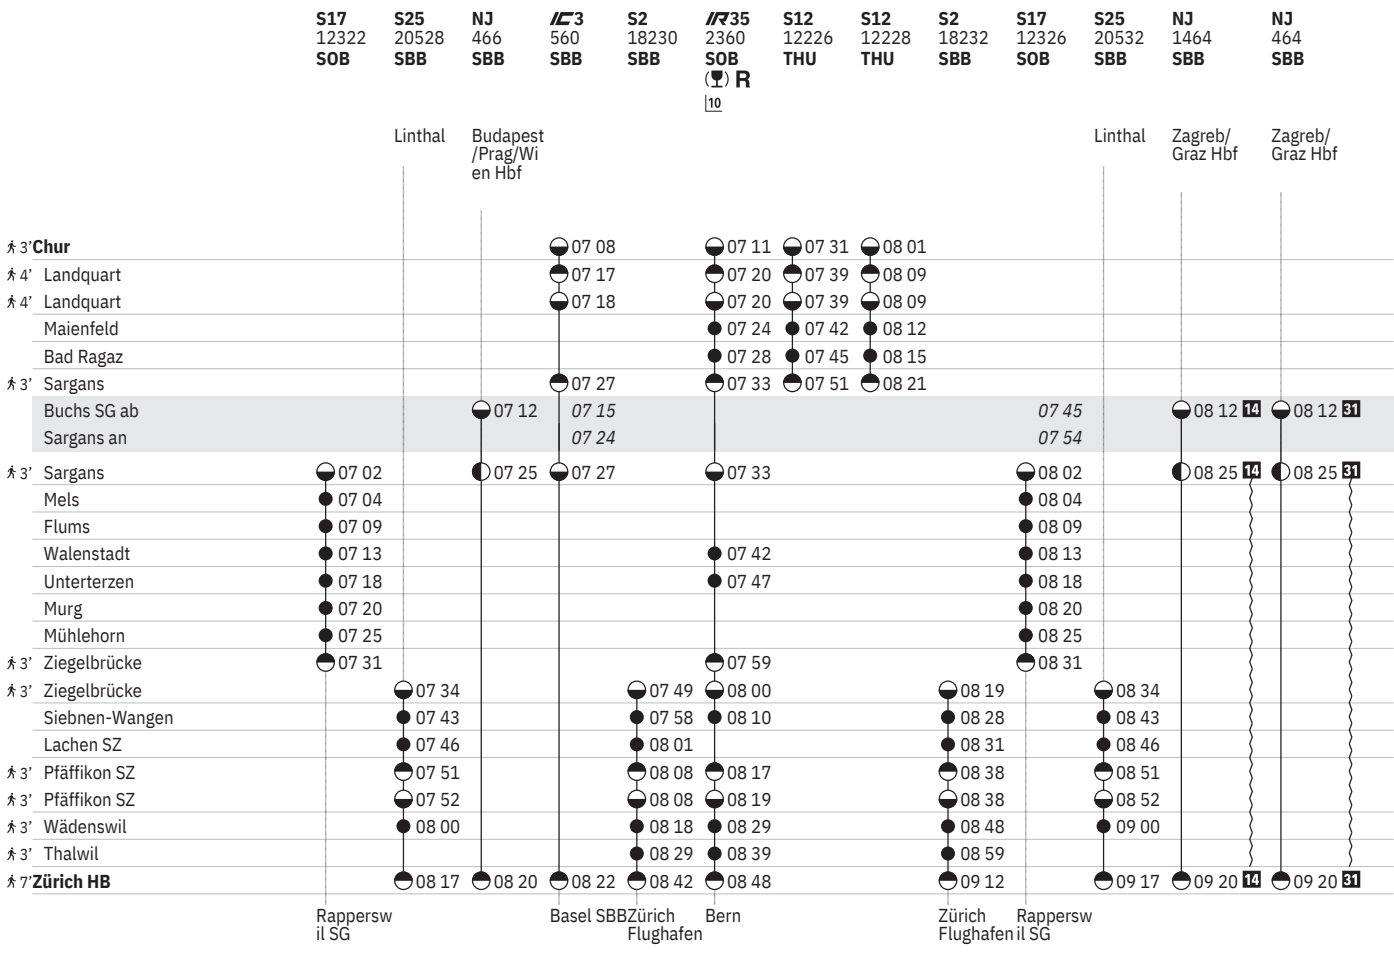

900 Chur - Sargans - Ziegelbrücke - Zürich HB

Stand: 23. August 2024