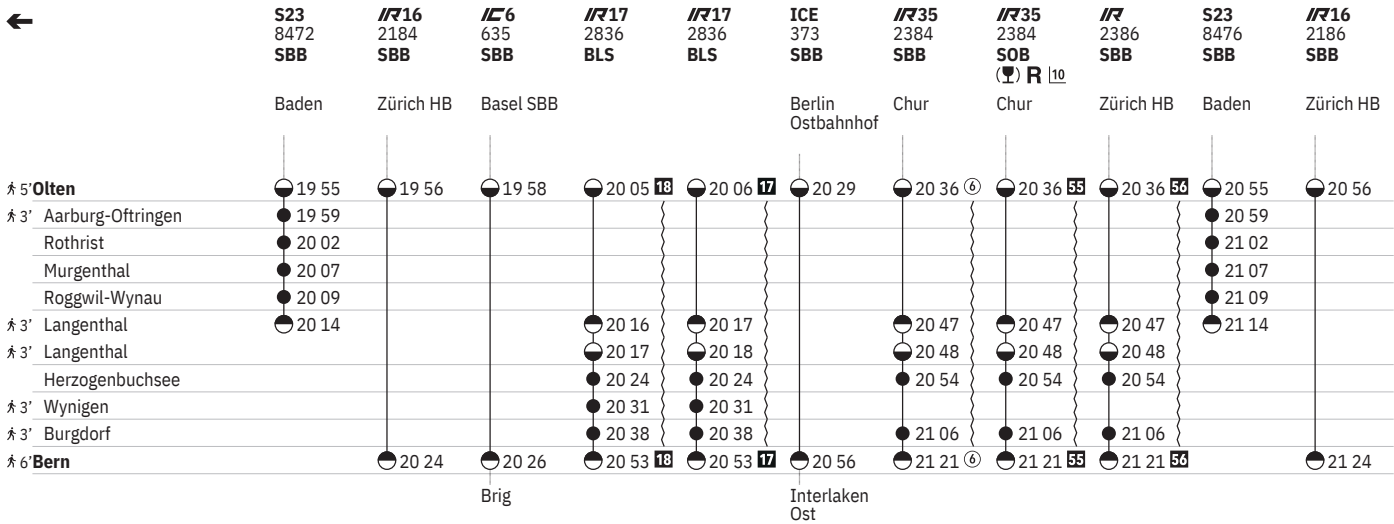

450 Bern - Olten  

Stand: 14. August 2024

450 Bern - Olten  

Stand: 14. August 2024

450 Bern - Olten

Stand: 14. August 2024

450 Olten - Bern

Stand: 14. August 2024

450 Olten - Bern

Stand: 14. August 2024

450 Olten - Bern

Stand: 14. August 2024

450 Olten - Bern

Stand: 14. August 2024

450 Olten - Bern

Stand: 14. August 2024

	IR17 2596 SBB	IC1 740 SBB Zürich HB	S23 8490 SBB	IC8 842 SBB Zürich HB	IC8 842 SBB Zürich HB	IR17 2846 BLS	IC8 844 SBB Zürich HB	IC 746 SBB Zürich HB
5' Olten	● 23 37 60	● 00 04	● 00 09	● 00 35 61	● 00 37 62	● 00 39 47	● 01 35 47	● 02 34 50
3' Aarburg-Oftringen			● 00 13					
Rothrist			● 00 17					
Murgenthal			● 00 21					
Roggwil-Wynau			● 00 23					
3' Langenthal	● 23 48		● 00 28			● 00 50		
3' Langenthal	● 23 49					● 00 52		
Herzogenbuchsee	● 23 55					● 00 57		
3' Wynigen	● 00 02					● 01 04		
3' Burgdorf	● 00 09					● 01 11		
6' Bern	● 00 26 60	● 00 31		● 01 02 61	● 01 04 62	● 01 26 47	● 02 04 47	● 03 04 50