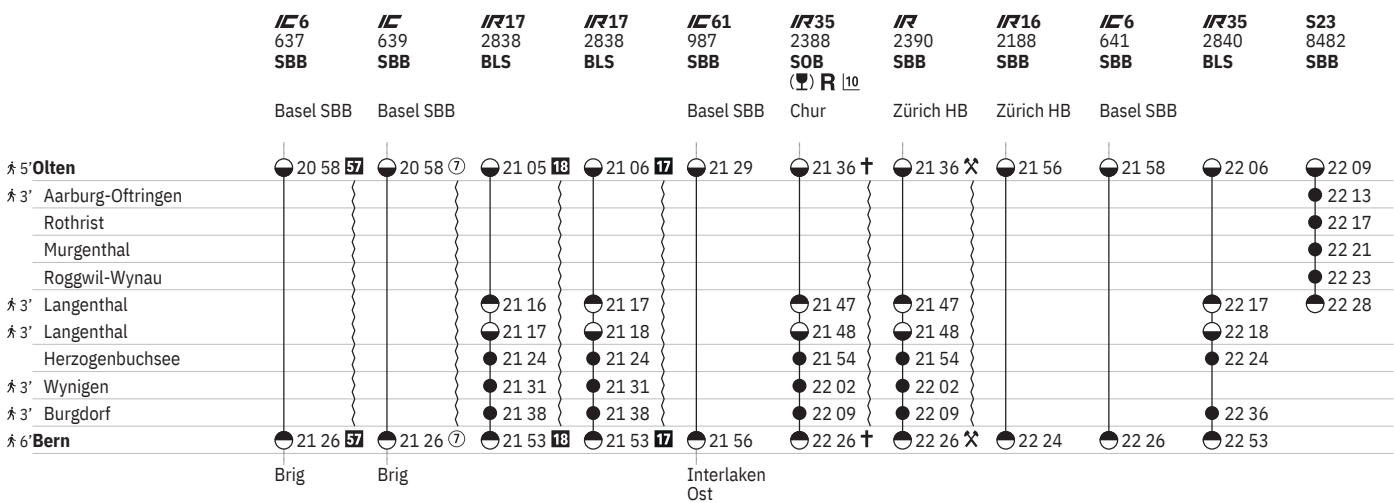

450 Bern - Olten  

Stand: 14. August 2024

450 Bern - Olten  

Stand: 14. August 2024

450 Bern - Olten

Stand: 14. August 2024

450 Olten - Bern

Stand: 14. August 2024

450 Olten - Bern

Stand: 14. August 2024

450 Olten - Bern

Stand: 14. August 2024

450 Olten - Bern

Stand: 14. August 2024

450 Olten - Bern

Stand: 14. August 2024

	IR17 2596 SBB	IC1 740 SBB Zürich HB	S23 8490 SBB	IC8 842 SBB Zürich HB	IC8 842 SBB Zürich HB	IR17 2846 BLS	IC8 844 SBB Zürich HB	IC 746 SBB Zürich HB
5' Olten	● 23 37 60	● 00 04	● 00 09	● 00 35 61	● 00 37 62	● 00 39 47	● 01 35 47	● 02 34 50
3' Aarburg-Oftringen			● 00 13					
Rothrist			● 00 17					
Murgenthal			● 00 21					
Roggwil-Wynau			● 00 23					
3' Langenthal	● 23 48		● 00 28			● 00 50		
3' Langenthal	● 23 49					● 00 52		
Herzogenbuchsee	● 23 55					● 00 57		
3' Wynigen	● 00 02					● 01 04		
3' Burgdorf	● 00 09					● 01 11		
6' Bern	● 00 26 60	● 00 31		● 01 02 61	● 01 04 62	● 01 26 47	● 02 04 47	● 03 04 50