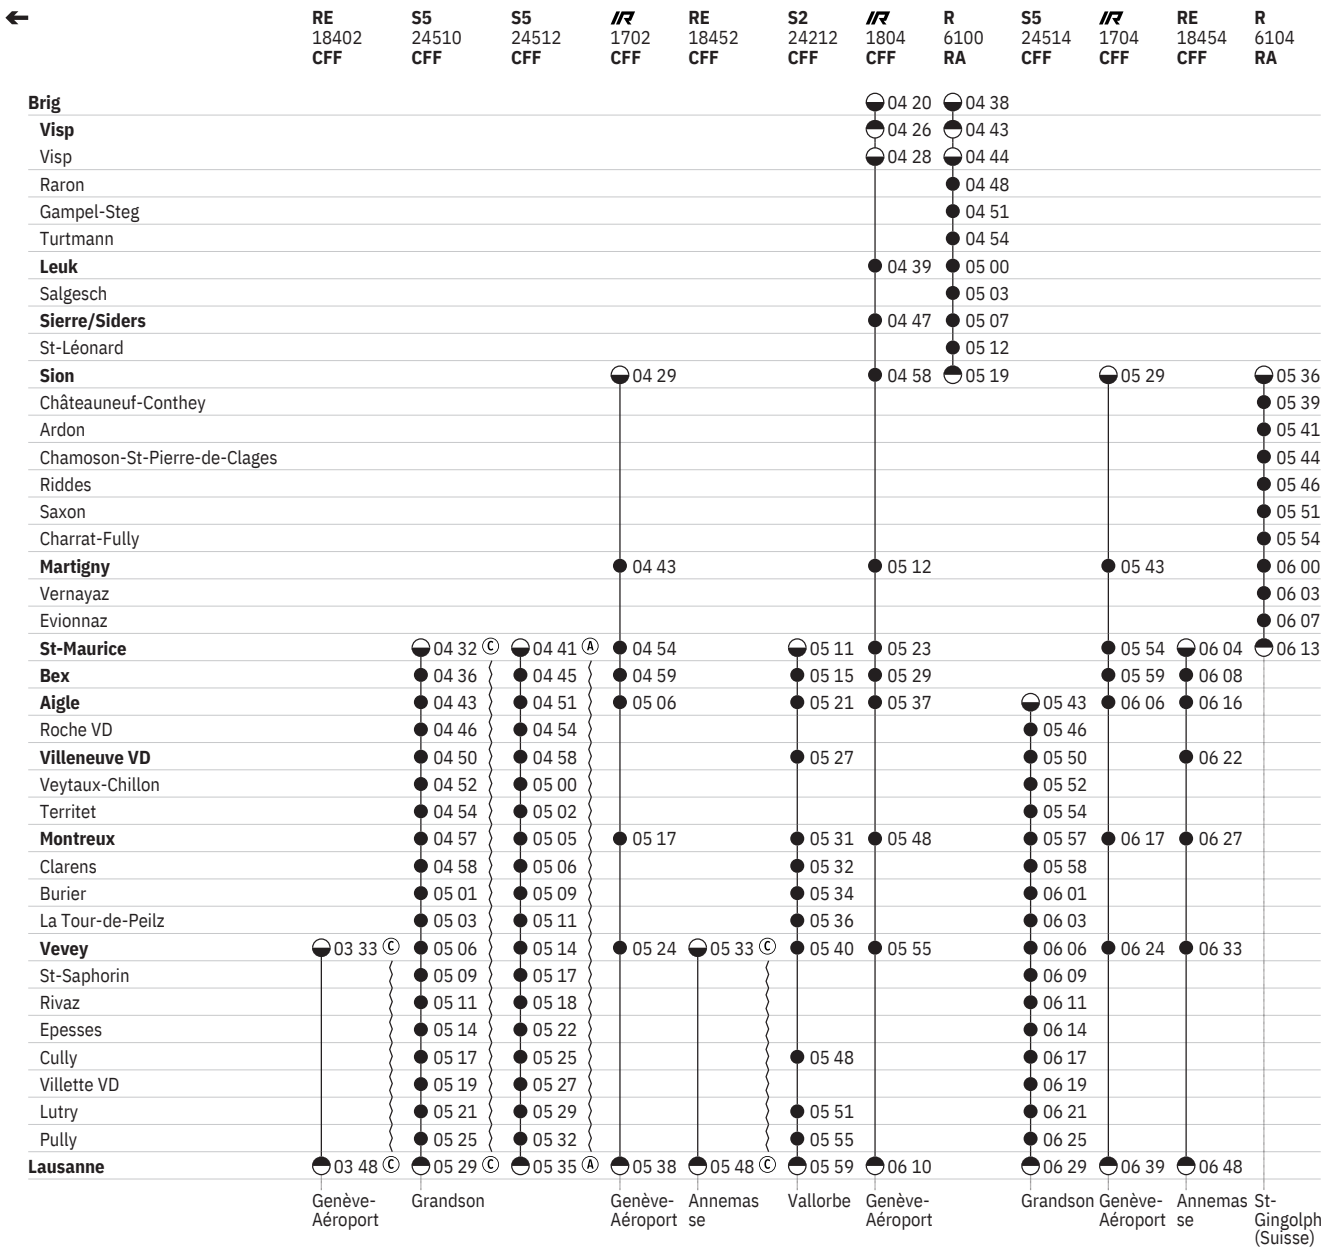

100 Brig - Sion - Lausanne - (RER Vaud, lignes S2, S5)

État: 30. Août 2021

① - ② du 6.9.-11.12.
① - ② vom 6.9.-11.12.